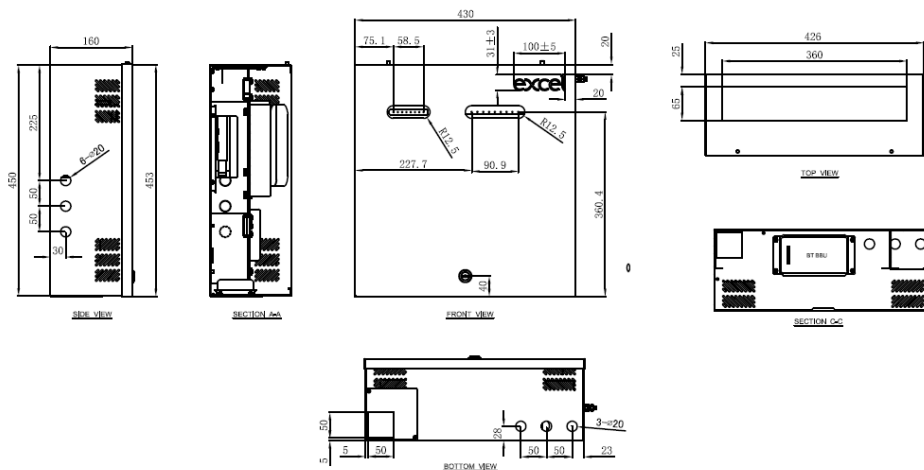

Environ Residential Consolidation Enclosure 453x430x160

Item Code: 100-658

Product drawing

Included accessories

Accessories	Information	Quantity
Nylon cable tie	200mm x 4mm	10
Excel velcro Tie	285mm x 20mm	4
Twist tie		4
Removable/lockable door		1
Port identification label		1

Standards

Applicable standard	Detail
RoHS	Restriction of Hazardous Substances - Compliant
IEC 61754-1:2013	Fibre optic interconnecting devices and passive components - Fibre optic connector interfaces - Part 1: General and guidance
ISO/IEC 11801-1:2017	Information technology - Generic cabling for customer premises: Part 1 General Requirements
EN 50173-1:2011	Information technology. Generic cabling systems - General requirements